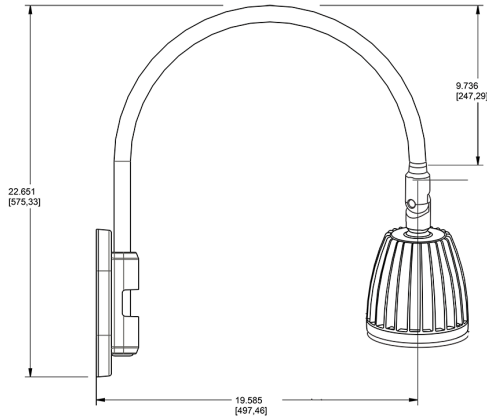

Technical Specifications

Compliance

UL Listed:

Suitable for wet locations. Suitable for mounting within 4ft (1.2m) of the ground.

IESNA LM-79 & lm-80 Testing:

RAB LED luminaires and LED components have been tested by an independent laboratory in accordance with IESNA lm-79 and lm-80

Lead Time:

12 - 14 weeks standard shipping.

Technical Specifications (continued)

Buy American Act Compliance:

RAB values USA manufacturing! Upon request, RAB may be able to manufacture this product to be compliant with the Buy American Act (BAA). Please contact customer service to request a quote for the product to be made BAA compliant.

Dimensions

Features

- Adjustable 45° swivel joint
- Superior heat sink
- Die-cast aluminum housing
- 5-Year, No-Compromise Warranty

Ordering Matrix

Family	Wattage	Color Temp	Reflector	Shade	ShadeSize	Finish
GN4LED	13	Y				I
	13 = 13W 26 = 26W	Y = 3000K Warm N = 4000K Neutral	Blank = Flood R = Rectangular S = Spot	Blank = No Shade	Blank = No Shade Size	B = Black W = White A = Bronze S = Silver G = Hunter Green YL = Yellow LB = Light Blue BL = Royal Blue BWN = Brown I = Ivory R = Red