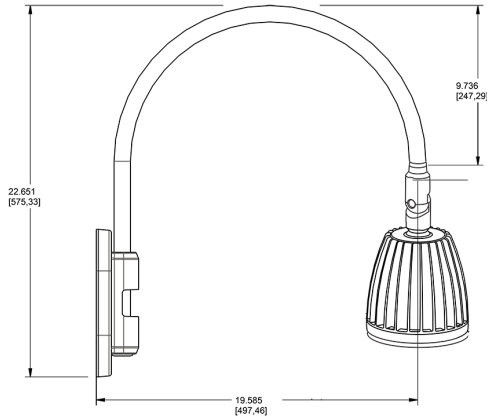

Technical Specifications

Compliance

UL Listed:

Suitable for wet locations. Suitable for mounting within 4ft (1.2m) of the ground.

IESNA LM-79 & lm-80 Testing:

RAB LED luminaires and LED components have been tested by an independent laboratory in accordance with IESNA lm-79 and lm-80

Lead Time:

12 - 14 weeks standard shipping.

Technical Specifications (continued)

Buy American Act Compliance:

RAB values USA manufacturing! Upon request, RAB may be able to manufacture this product to be compliant with the Buy American Act (BAA). Please contact customer service to request a quote for the product to be made BAA compliant.

Dimensions

Features

- Adjustable 45° swivel joint
- Superior heat sink
- Die-cast aluminum housing
- 5-Year, No-Compromise Warranty

Ordering Matrix

Family	Wattage	Color Temp	Reflector	Shade	ShadeSize	Finish
GN4LED	13	Y				BL
	13 = 13W 26 = 26W	Y = 3000K Warm N = 4000K Neutral	Blank = Flood R = Rectangular S = Spot	Blank = No Shade	Blank = No Shade Size	B = Black W = White A = Bronze S = Silver G = Hunter Green YL = Yellow LB = Light Blue BL = Royal Blue BWN = Brown I = Ivory R = Red