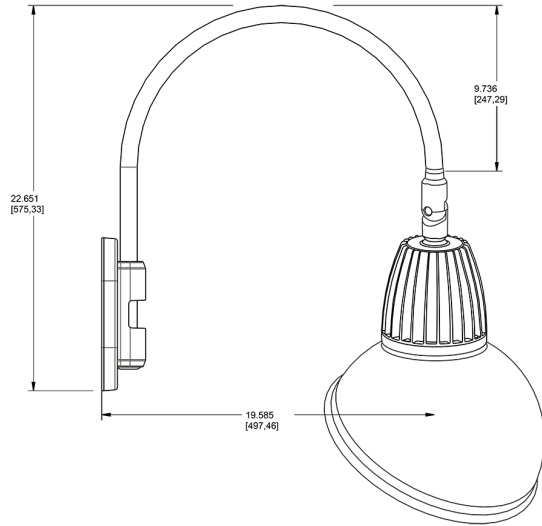

Lead Time:

12 - 14 weeks standard shipping.

Technical Specifications (continued)

Buy American Act Compliance:

RAB values USA manufacturing! Upon request, RAB may be able to manufacture this product to be compliant with the Buy American Act (BAA). Please contact customer service to request a quote for the product to be made BAA compliant.

Dimensions

Features

- Adjustable 45° swivel joint
- Superior heat sink
- Die-cast aluminum housing
- 5-Year, No-Compromise Warranty

Ordering Matrix

Family	Wattage	Color Temp	Reflector	Shade	ShadeSize	Finish
GN4LED	13	Y		AD		I
	13 = 13W 26 = 26W	Y = 3000K Warm N = 4000K Neutral	Blank = Flood R = Rectangular S = Spot	AD = Angled Dome	11 = 11" Blank = 15"	S = Silver G = Hunter Green YL = Yellow LB = Light Blue BL = Royal Blue BWN = Brown I = Ivory R = Red B = Black W = White A = Bronze