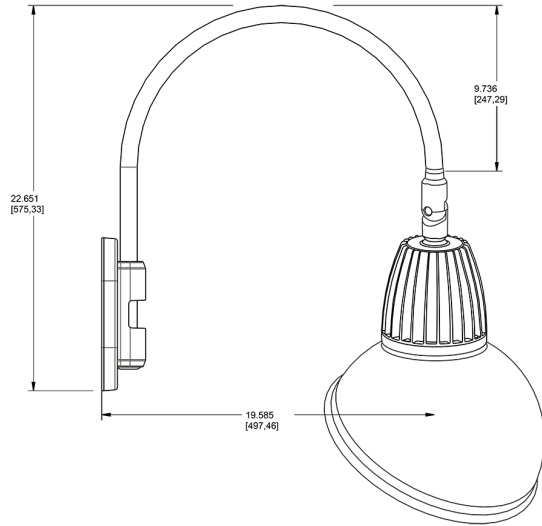

Lead Time:

12 - 14 weeks standard shipping.

Technical Specifications (continued)

Buy American Act Compliance:

RAB values USA manufacturing! Upon request, RAB may be able to manufacture this product to be compliant with the Buy American Act (BAA). Please contact customer service to request a quote for the product to be made BAA compliant.

Dimensions

Features

- Adjustable 45° swivel joint
- Superior heat sink
- Die-cast aluminum housing
- 5-Year, No-Compromise Warranty

Ordering Matrix

Family	Wattage	Color Temp	Reflector	Shade	ShadeSize	Finish
GN4LED	13	Y		AD		BWN
	13 = 13W 26 = 26W	Y = 3000K Warm N = 4000K Neutral	Blank = Flood R = Rectangular S = Spot	AD = Angled Dome	11 = 11" Blank = 15"	S = Silver G = Hunter Green YL = Yellow LB = Light Blue BL = Royal Blue BWN = Brown I = Ivory R = Red B = Black W = White A = Bronze