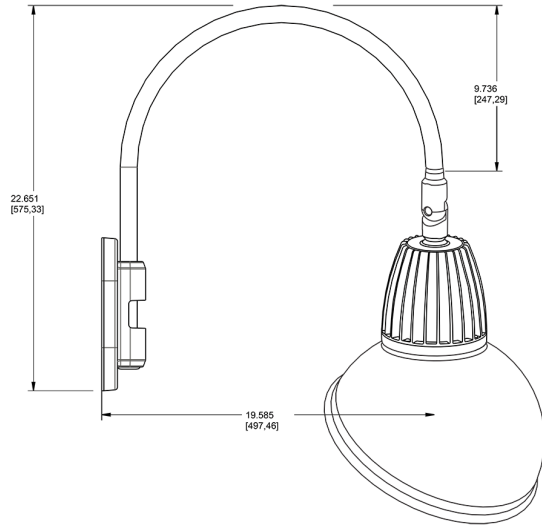

Lead Time:

12 - 14 weeks standard shipping.

Technical Specifications (continued)

Buy American Act Compliance:

RAB values USA manufacturing! Upon request, RAB may be able to manufacture this product to be compliant with the Buy American Act (BAA). Please contact customer service to request a quote for the product to be made BAA compliant.

Dimensions

Features

- Adjustable 45° swivel joint
- Superior heat sink
- Die-cast aluminum housing
- 5-Year, No-Compromise Warranty

Ordering Matrix

Family	Wattage	Color Temp	Reflector	Shade	ShadeSize	Finish
GN4LED	13	Y		AD		BL
	13 = 13W 26 = 26W	Y = 3000K Warm N = 4000K Neutral	Blank = Flood R = Rectangular S = Spot	AD = Angled Dome	11 = 11" Blank = 15"	S = Silver G = Hunter Green YL = Yellow LB = Light Blue BL = Royal Blue BWN = Brown I = Ivory R = Red B = Black W = White A = Bronze