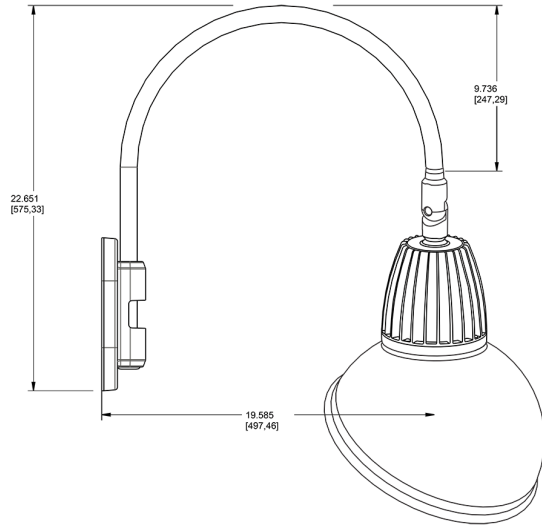

Lead Time:

12 - 14 weeks standard shipping.

Technical Specifications (continued)

Buy American Act Compliance:

RAB values USA manufacturing! Upon request, RAB may be able to manufacture this product to be compliant with the Buy American Act (BAA). Please contact customer service to request a quote for the product to be made BAA compliant.

Dimensions

Features

- Adjustable 45° swivel joint
- Superior heat sink
- Die-cast aluminum housing
- 5-Year, No-Compromise Warranty

Ordering Matrix

Family	Wattage	Color Temp	Reflector	Shade	ShadeSize	Finish
GN4LED	13	Y		AD		A
	13 = 13W 26 = 26W	Y = 3000K Warm N = 4000K Neutral	Blank = Flood R = Rectangular S = Spot	AD = Angled Dome	11 = 11" Blank = 15"	S = Silver G = Hunter Green YL = Yellow LB = Light Blue BL = Royal Blue BWN = Brown I = Ivory R = Red B = Black W = White A = Bronze