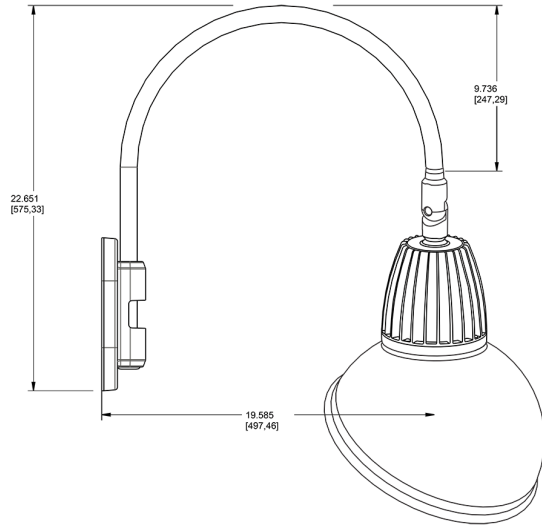

Technical Specifications

Compliance

UL Listed:

Suitable for wet locations. Suitable for mounting within 4ft (1.2m) of the ground.

IESNA LM-79 & lm-80 Testing:

RAB LED luminaires and LED components have been tested by an independent laboratory in accordance with IESNA lm-79 and lm-80

Lead Time:

12 - 14 weeks standard shipping.

Technical Specifications (continued)

Buy American Act Compliance:

RAB values USA manufacturing! Upon request, RAB may be able to manufacture this product to be compliant with the Buy American Act (BAA). Please contact customer service to request a quote for the product to be made BAA compliant.

Dimensions

Features

- Adjustable 45° swivel joint
- Superior heat sink
- Die-cast aluminum housing
- 5-Year, No-Compromise Warranty

Ordering Matrix

Family	Wattage	Color Temp	Reflector	Shade	ShadeSize	Finish
GN4LED	13	Y		AD	11	LB
	13 = 13W 26 = 26W	Y = 3000K Warm N = 4000K Neutral	Blank = Flood R = Rectangular S = Spot	AD = Angled Dome	11 = 11" Blank = 15"	S = Silver G = Hunter Green YL = Yellow LB = Light Blue BL = Royal Blue BWN = Brown I = Ivory R = Red B = Black W = White A = Bronze