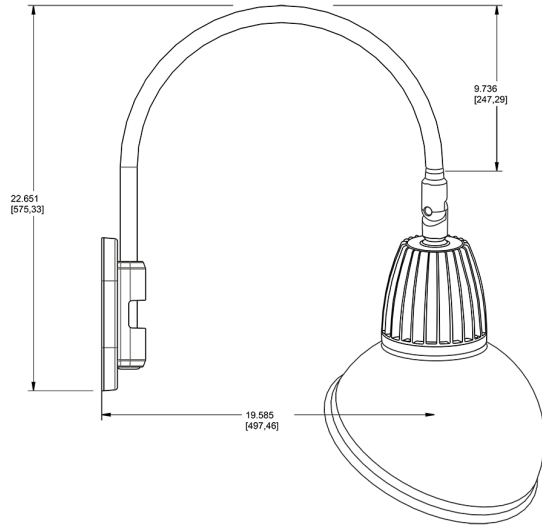

Lead Time:

12 - 14 weeks standard shipping.

Technical Specifications (continued)

Buy American Act Compliance:

RAB values USA manufacturing! Upon request, RAB may be able to manufacture this product to be compliant with the Buy American Act (BAA). Please contact customer service to request a quote for the product to be made BAA compliant.

Dimensions

Features

- Adjustable 45° swivel joint
- Superior heat sink
- Die-cast aluminum housing
- 5-Year, No-Compromise Warranty

Ordering Matrix

Family	Wattage	Color Temp	Reflector	Shade	ShadeSize	Finish
GN4LED	13	Y		AD	11	BWN
	13 = 13W 26 = 26W	Y = 3000K Warm N = 4000K Neutral	Blank = Flood R = Rectangular S = Spot	AD = Angled Dome	11 = 11" Blank = 15"	S = Silver G = Hunter Green YL = Yellow LB = Light Blue BL = Royal Blue BWN = Brown I = Ivory R = Red B = Black W = White A = Bronze