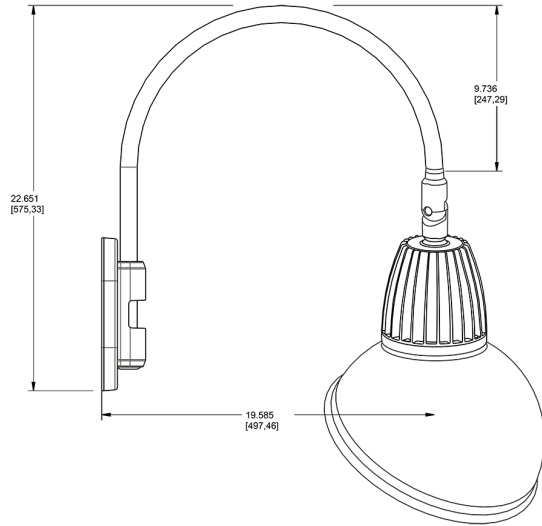

Lead Time:

12 - 14 weeks standard shipping.

Technical Specifications (continued)

Buy American Act Compliance:

RAB values USA manufacturing! Upon request, RAB may be able to manufacture this product to be compliant with the Buy American Act (BAA). Please contact customer service to request a quote for the product to be made BAA compliant.

Dimensions

Features

- Adjustable 45° swivel joint
- Superior heat sink
- Die-cast aluminum housing
- 5-Year, No-Compromise Warranty

Ordering Matrix

Family	Wattage	Color Temp	Reflector	Shade	ShadeSize	Finish
GN4LED	13	Y		AD	11	A
	13 = 13W 26 = 26W	Y = 3000K Warm N = 4000K Neutral	Blank = Flood R = Rectangular S = Spot	AD = Angled Dome	11 = 11" Blank = 15"	S = Silver G = Hunter Green YL = Yellow LB = Light Blue BL = Royal Blue BWN = Brown I = Ivory R = Red B = Black W = White A = Bronze