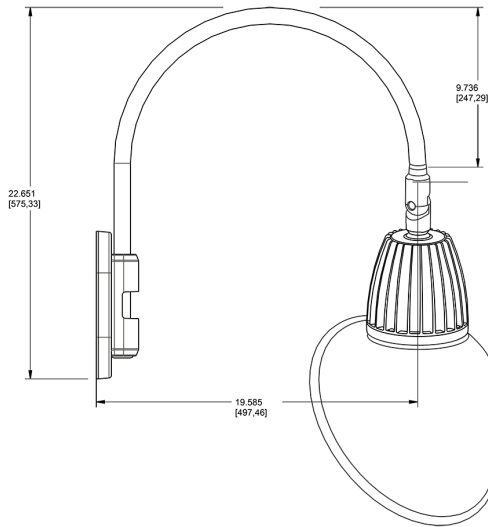

Dimensions

Features

- Adjustable 45° swivel joint
- Superior heat sink
- Die-cast aluminum housing
- 5-Year, No-Compromise Warranty

Ordering Matrix

Family	Wattage	Color Temp	Reflector	Shade	ShadeSize	Finish
GN4LED	13	Y		AC		W
	13 = 13W 26 = 26W	Y = 3000K Warm N = 4000K Neutral	Blank = Flood R = Rectangular S = Spot	AC = Angled Cone	11 = 11" Blank = 15"	B = Black W = White A = Bronze S = Silver G = Hunter Green YL = Yellow LB = Light Blue BL = Royal Blue BWN = Brown I = Ivory R = Red