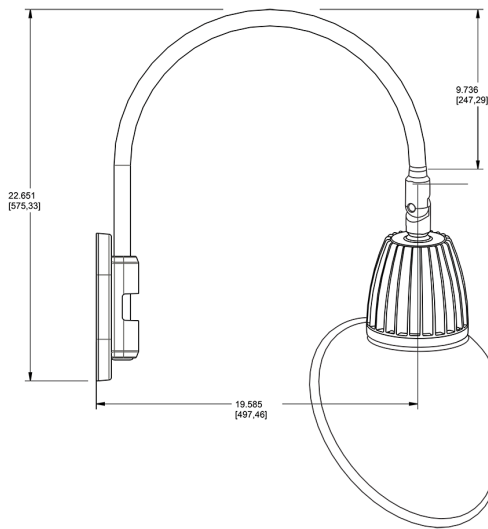

Dimensions

Features

- Adjustable 45° swivel joint
- Superior heat sink
- Die-cast aluminum housing
- 5-Year, No-Compromise Warranty

Ordering Matrix

Family	Wattage	Color Temp	Reflector	Shade	ShadeSize	Finish
GN4LED	13	Y		AC	11	W
	13 = 13W 26 = 26W	Y = 3000K Warm N = 4000K Neutral	Blank = Flood R = Rectangular S = Spot	AC = Angled Cone	11 = 11" Blank = 15"	B = Black W = White A = Bronze S = Silver G = Hunter Green YL = Yellow LB = Light Blue BL = Royal Blue BWN = Brown I = Ivory R = Red