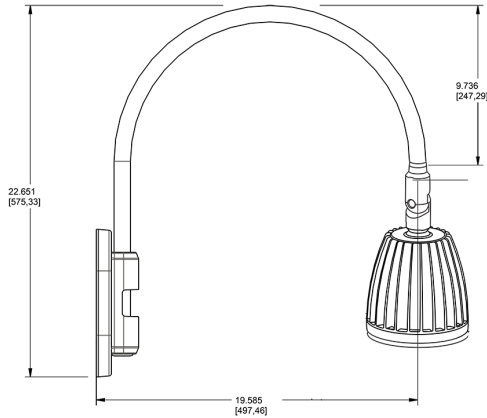

Lead Time:

12 - 14 weeks standard shipping.

Technical Specifications (continued)

Buy American Act Compliance:

RAB values USA manufacturing! Upon request, RAB may be able to manufacture this product to be compliant with the Buy American Act (BAA). Please contact customer service to request a quote for the product to be made BAA compliant.

Dimensions

Features

- Adjustable 45° swivel joint
- Superior heat sink
- Die-cast aluminum housing
- 5-Year, No-Compromise Warranty

Ordering Matrix

Family	Wattage	Color Temp	Reflector	Shade	ShadeSize	Finish
GN4LED	13	Y				A
	13 = 13W 26 = 26W	Y = 3000K Warm N = 4000K Neutral	Blank = Flood R = Rectangular S = Spot	Blank = No Shade	Blank = No Shade Size	B = Black W = White A = Bronze S = Silver G = Hunter Green YL = Yellow LB = Light Blue BL = Royal Blue BWN = Brown I = Ivory R = Red