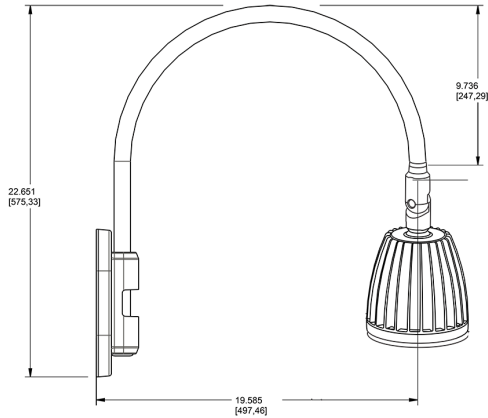

Technical Specifications

Compliance

UL Listed:

Suitable for wet locations. Suitable for mounting within 4ft (1.2m) of the ground.

IESNA LM-79 & lm-80 Testing:

RAB LED luminaires and LED components have been tested by an independent laboratory in accordance with IESNA lm-79 and lm-80

Lead Time:

12 - 14 weeks standard shipping.

Technical Specifications (continued)

Buy American Act Compliance:

RAB values USA manufacturing! Upon request, RAB may be able to manufacture this product to be compliant with the Buy American Act (BAA). Please contact customer service to request a quote for the product to be made BAA compliant.

Dimensions

Features

- Adjustable 45° swivel joint
- Superior heat sink
- Die-cast aluminum housing
- 5-Year, No-Compromise Warranty

Ordering Matrix

Family	Wattage	Color Temp	Reflector	Shade	ShadeSize	Finish
GN4LED	13	N				YL
	13 = 13W 26 = 26W	Y = 3000K Warm N = 4000K Neutral	Blank = Flood R = Rectangular S = Spot	Blank = No Shade	Blank = No Shade Size	B = Black W = White A = Bronze S = Silver G = Hunter Green YL = Yellow LB = Light Blue BL = Royal Blue BWN = Brown I = Ivory R = Red