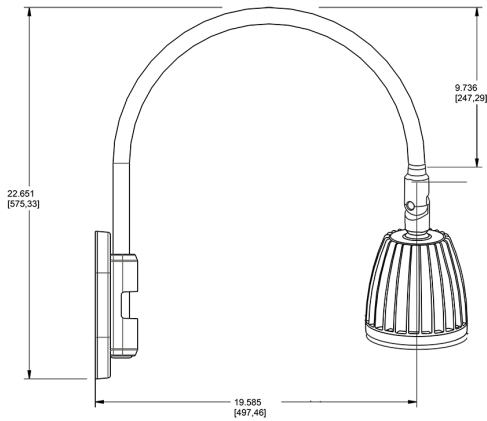

Technical Specifications

Compliance

UL Listed:

Suitable for wet locations. Suitable for mounting within 4ft (1.2m) of the ground.

IESNA LM-79 & lm-80 Testing:

RAB LED luminaires and LED components have been tested by an independent laboratory in accordance with IESNA lm-79 and lm-80

Patents:

The design of the Gooseneck is protected by patents pending in US, Canada, China and Taiwan

Warranty:

RAB warrants that our LED products will be free from defects in materials and workmanship for a period of five (5) years from the date of delivery to the end user, including coverage of light output, color stability, driver performance and fixture finish. RAB's warranty is subject to all terms and conditions found at rablighting.com/warranty.

Dimensions

Features

- Adjustable 45° swivel joint
- Superior heat sink
- Die-cast aluminum housing
- 5-Year, No-Compromise Warranty

Ordering Matrix

Family	Wattage	Color Temp	Reflector	Shade	ShadeSize	Finish
GN4LED	13	N				W
	13 = 13W 26 = 26W	Y = 3000K Warm N = 4000K Neutral	Blank = Flood R = Rectangular S = Spot	Blank = No Shade	Blank = No Shade Size	B = Black W = White A = Bronze S = Silver G = Hunter Green YL = Yellow LB = Light Blue BL = Royal Blue BWN = Brown I = Ivory R = Red