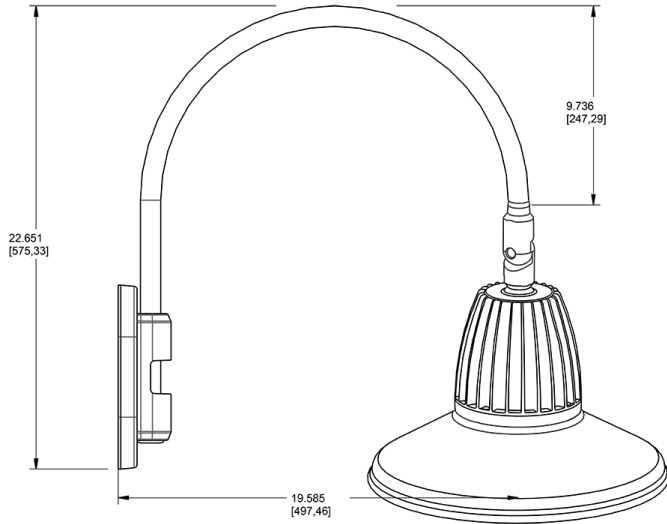

Technical Specifications

Compliance

UL Listed:

Suitable for wet locations. Suitable for mounting within 4ft (1.2m) of the ground.

IESNA LM-79 & lm-80 Testing:

RAB LED luminaires and LED components have been tested by an independent laboratory in accordance with IESNA lm-79 and lm-80

Lead Time:

12 - 14 weeks standard shipping.

Technical Specifications (continued)

Buy American Act Compliance:

RAB values USA manufacturing! Upon request, RAB may be able to manufacture this product to be compliant with the Buy American Act (BAA). Please contact customer service to request a quote for the product to be made BAA compliant.

Dimensions

Features

- Adjustable 45° swivel joint
- Superior heat sink
- Die-cast aluminum housing
- 5-Year, No-Compromise Warranty

Ordering Matrix

Family	Wattage	Color Temp	Reflector	Shade	ShadeSize	Finish
GN4LED	13	N		ST	11	G
	13 = 13W 26 = 26W	Y = 3000K Warm N = 4000K Neutral	Blank = Flood R = Rectangular S = Spot	ST = Straight Shade	11 = 11" Blank = 15"	B = Black W = White A = Bronze S = Silver G = Hunter Green YL = Yellow LB = Light Blue BL = Royal Blue BWN = Brown I = Ivory R = Red