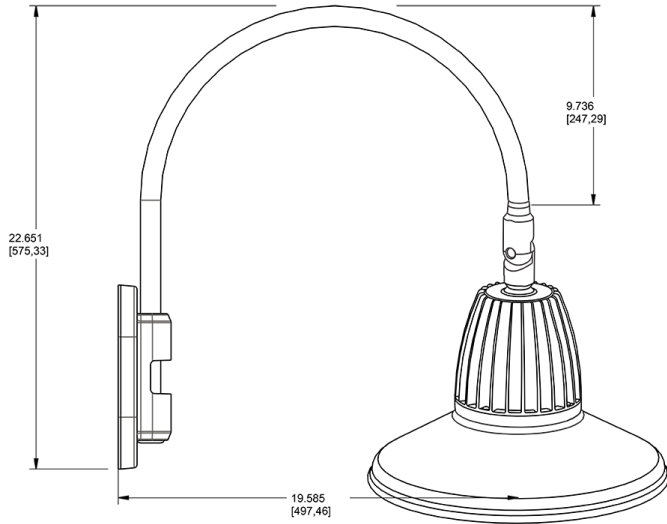

Lead Time:

12 - 14 weeks standard shipping.

Technical Specifications (continued)

Buy American Act Compliance:

RAB values USA manufacturing! Upon request, RAB may be able to manufacture this product to be compliant with the Buy American Act (BAA). Please contact customer service to request a quote for the product to be made BAA compliant.

Dimensions

Features

- Adjustable 45° swivel joint
- Superior heat sink
- Die-cast aluminum housing
- 5-Year, No-Compromise Warranty

Ordering Matrix

Family	Wattage	Color Temp	Reflector	Shade	ShadeSize	Finish
GN4LED	13	N	S	ST		S
	13 = 13W 26 = 26W	Y = 3000K Warm N = 4000K Neutral	Blank = Flood R = Rectangular S = Spot	ST = Straight Shade	11 = 11" Blank = 15"	B = Black W = White A = Bronze S = Silver G = Hunter Green YL = Yellow LB = Light Blue BL = Royal Blue BWN = Brown I = Ivory R = Red