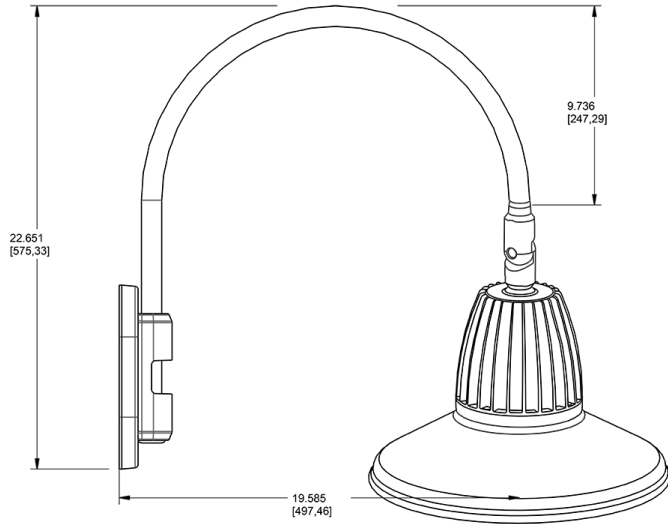

Lead Time:

12 - 14 weeks standard shipping.

Technical Specifications (continued)

Buy American Act Compliance:

RAB values USA manufacturing! Upon request, RAB may be able to manufacture this product to be compliant with the Buy American Act (BAA). Please contact customer service to request a quote for the product to be made BAA compliant.

Dimensions

Features

- Adjustable 45° swivel joint
- Superior heat sink
- Die-cast aluminum housing
- 5-Year, No-Compromise Warranty

Ordering Matrix

Family	Wattage	Color Temp	Reflector	Shade	ShadeSize	Finish
GN4LED	13	N	S	ST		R
	13 = 13W 26 = 26W	Y = 3000K Warm N = 4000K Neutral	Blank = Flood R = Rectangular S = Spot	ST = Straight Shade	11 = 11" Blank = 15"	B = Black W = White A = Bronze S = Silver G = Hunter Green YL = Yellow LB = Light Blue BL = Royal Blue BWN = Brown I = Ivory R = Red