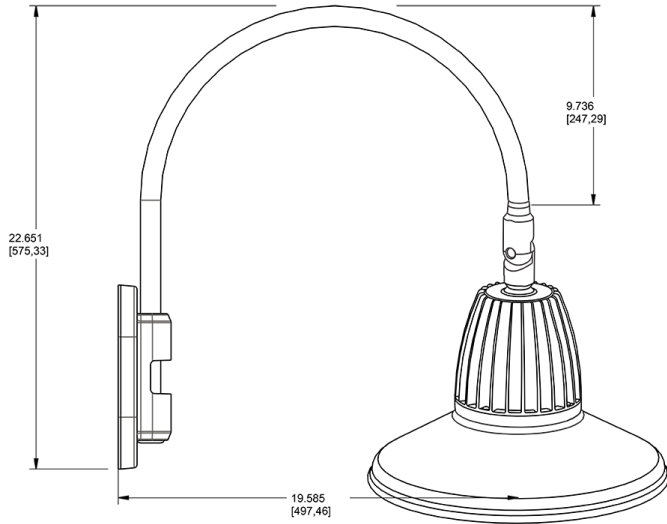

Lead Time:

12 - 14 weeks standard shipping.

Technical Specifications (continued)

Buy American Act Compliance:

RAB values USA manufacturing! Upon request, RAB may be able to manufacture this product to be compliant with the Buy American Act (BAA). Please contact customer service to request a quote for the product to be made BAA compliant.

Dimensions

Features

- Adjustable 45° swivel joint
- Superior heat sink
- Die-cast aluminum housing
- 5-Year, No-Compromise Warranty

Ordering Matrix

Family	Wattage	Color Temp	Reflector	Shade	ShadeSize	Finish
GN4LED	13	N	S	ST		BL
	13 = 13W 26 = 26W	Y = 3000K Warm N = 4000K Neutral	Blank = Flood R = Rectangular S = Spot	ST = Straight Shade	11 = 11" Blank = 15"	B = Black W = White A = Bronze S = Silver G = Hunter Green YL = Yellow LB = Light Blue BL = Royal Blue BWN = Brown I = Ivory R = Red