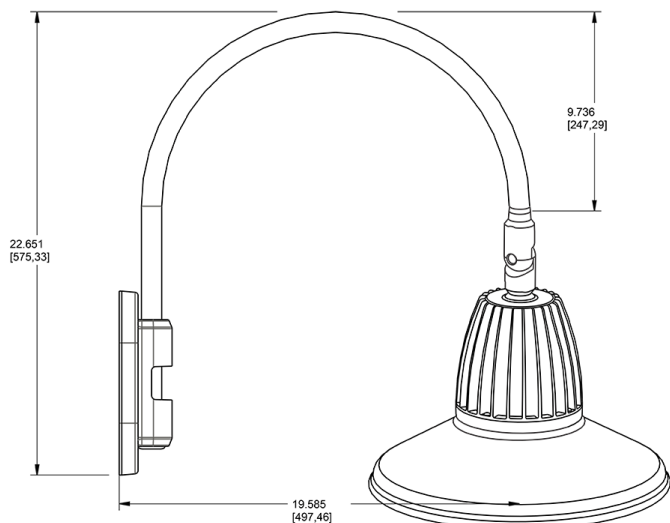

Dimensions

Features

- Adjustable 45° swivel joint
- Superior heat sink
- Die-cast aluminum housing
- 5-Year, No-Compromise Warranty

Ordering Matrix

Family	Wattage	Color Temp	Reflector	Shade	ShadeSize	Finish
GN4LED	13	N	S	ST	11	B
	13 = 13W 26 = 26W	Y = 3000K Warm N = 4000K Neutral	Blank = Flood R = Rectangular S = Spot	ST = Straight Shade	11 = 11" Blank = 15"	B = Black W = White A = Bronze S = Silver G = Hunter Green YL = Yellow LB = Light Blue BL = Royal Blue BWN = Brown I = Ivory R = Red