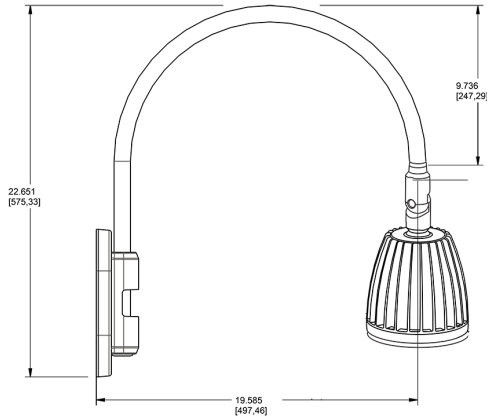

Technical Specifications

Compliance

UL Listed:

Suitable for wet locations. Suitable for mounting within 4ft (1.2m) of the ground.

IESNA LM-79 & lm-80 Testing:

RAB LED luminaires and LED components have been tested by an independent laboratory in accordance with IESNA lm-79 and lm-80

Lead Time:

12 - 14 weeks standard shipping.

Technical Specifications (continued)

Buy American Act Compliance:

RAB values USA manufacturing! Upon request, RAB may be able to manufacture this product to be compliant with the Buy American Act (BAA). Please contact customer service to request a quote for the product to be made BAA compliant.

Dimensions

Features

- Adjustable 45° swivel joint
- Superior heat sink
- Die-cast aluminum housing
- 5-Year, No-Compromise Warranty

Ordering Matrix

Family	Wattage	Color Temp	Reflector	Shade	ShadeSize	Finish
GN4LED	13	N	S			LB