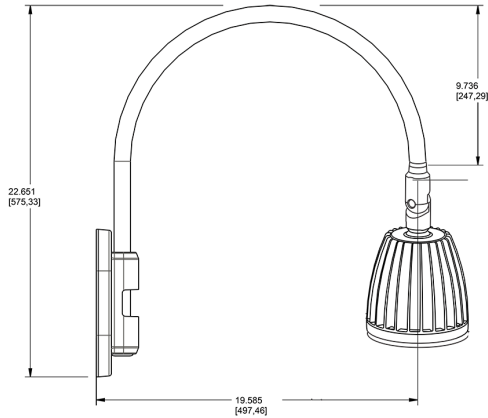

Technical Specifications

Compliance

UL Listed:

Suitable for wet locations. Suitable for mounting within 4ft (1.2m) of the ground.

IESNA LM-79 & lm-80 Testing:

RAB LED luminaires and LED components have been tested by an independent laboratory in accordance with IESNA lm-79 and lm-80

Lead Time:

12 - 14 weeks standard shipping.

Technical Specifications (continued)

Buy American Act Compliance:

RAB values USA manufacturing! Upon request, RAB may be able to manufacture this product to be compliant with the Buy American Act (BAA). Please contact customer service to request a quote for the product to be made BAA compliant.

Dimensions

Features

- Adjustable 45° swivel joint
- Superior heat sink
- Die-cast aluminum housing
- 5-Year, No-Compromise Warranty

Ordering Matrix

Family	Wattage	Color Temp	Reflector	Shade	ShadeSize	Finish
GN4LED	13	N	S			I
	13 = 13W 26 = 26W	Y = 3000K Warm N = 4000K Neutral	Blank = Flood R = Rectangular S = Spot	Blank = No Shade	Blank = No Shade Size	B = Black W = White A = Bronze S = Silver G = Hunter Green YL = Yellow LB = Light Blue BL = Royal Blue BWN = Brown I = Ivory R = Red