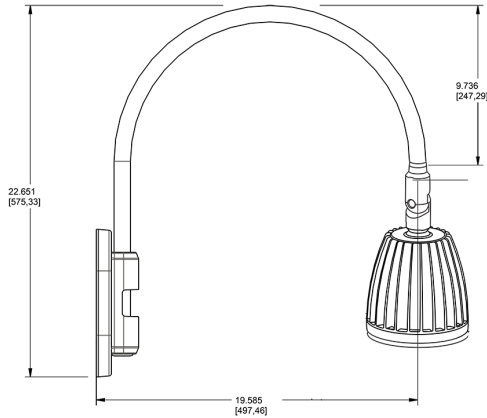

Technical Specifications

Compliance

UL Listed:

Suitable for wet locations. Suitable for mounting within 4ft (1.2m) of the ground.

IESNA LM-79 & lm-80 Testing:

RAB LED luminaires and LED components have been tested by an independent laboratory in accordance with IESNA lm-79 and lm-80

Lead Time:

12 - 14 weeks standard shipping.

Technical Specifications (continued)

Buy American Act Compliance:

RAB values USA manufacturing! Upon request, RAB may be able to manufacture this product to be compliant with the Buy American Act (BAA). Please contact customer service to request a quote for the product to be made BAA compliant.

Dimensions

Features

- Adjustable 45° swivel joint
- Superior heat sink
- Die-cast aluminum housing
- 5-Year, No-Compromise Warranty

Ordering Matrix

Family	Wattage	Color Temp	Reflector	Shade	ShadeSize	Finish
GN4LED	13	N	S			BWN
	13 = 13W 26 = 26W	Y = 3000K Warm N = 4000K Neutral	Blank = Flood R = Rectangular S = Spot	Blank = No Shade	Blank = No Shade Size	B = Black W = White A = Bronze S = Silver G = Hunter Green YL = Yellow LB = Light Blue BL = Royal Blue BWN = Brown I = Ivory R = Red