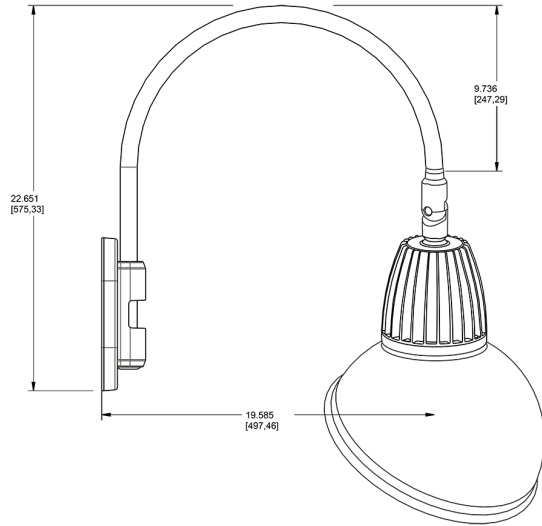

Lead Time:

12 - 14 weeks standard shipping.

Technical Specifications (continued)

Buy American Act Compliance:

RAB values USA manufacturing! Upon request, RAB may be able to manufacture this product to be compliant with the Buy American Act (BAA). Please contact customer service to request a quote for the product to be made BAA compliant.

Dimensions

Features

- Adjustable 45° swivel joint
- Superior heat sink
- Die-cast aluminum housing
- 5-Year, No-Compromise Warranty

Ordering Matrix

Family	Wattage	Color Temp	Reflector	Shade	ShadeSize	Finish
GN4LED	13	N	S	AD		R
	13 = 13W 26 = 26W	Y = 3000K Warm N = 4000K Neutral	Blank = Flood R = Rectangular S = Spot	AD = Angled Dome	11 = 11" Blank = 15"	S = Silver G = Hunter Green YL = Yellow LB = Light Blue BL = Royal Blue BWN = Brown I = Ivory R = Red B = Black W = White A = Bronze