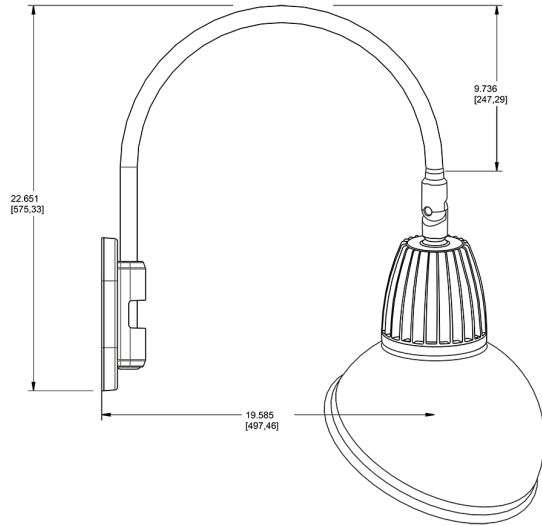

Technical Specifications

Compliance

UL Listed:

Suitable for wet locations. Suitable for mounting within 4ft (1.2m) of the ground.

IESNA LM-79 & lm-80 Testing:

RAB LED luminaires and LED components have been tested by an independent laboratory in accordance with IESNA lm-79 and lm-80

Lead Time:

12 - 14 weeks standard shipping.

Technical Specifications (continued)

Buy American Act Compliance:

RAB values USA manufacturing! Upon request, RAB may be able to manufacture this product to be compliant with the Buy American Act (BAA). Please contact customer service to request a quote for the product to be made BAA compliant.

Dimensions

Features

- Adjustable 45° swivel joint
- Superior heat sink
- Die-cast aluminum housing
- 5-Year, No-Compromise Warranty

Ordering Matrix

Family	Wattage	Color Temp	Reflector	Shade	ShadeSize	Finish
GN4LED	13	N	S	AD		LB
	13 = 13W 26 = 26W	Y = 3000K Warm N = 4000K Neutral	Blank = Flood R = Rectangular S = Spot	AD = Angled Dome	11 = 11" Blank = 15"	S = Silver G = Hunter Green YL = Yellow LB = Light Blue BL = Royal Blue BWN = Brown I = Ivory R = Red B = Black W = White A = Bronze