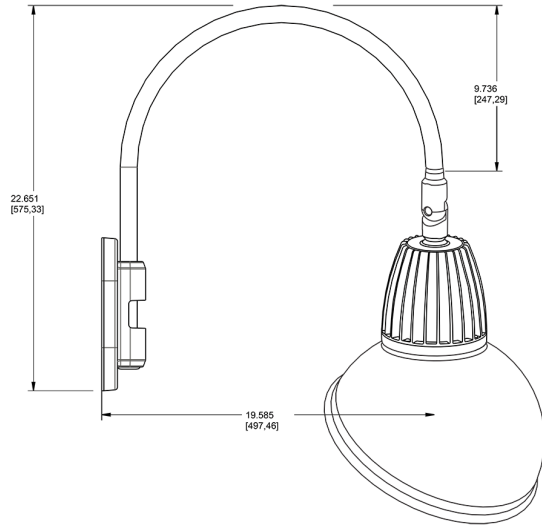

Lead Time:

12 - 14 weeks standard shipping.

Technical Specifications (continued)

Buy American Act Compliance:

RAB values USA manufacturing! Upon request, RAB may be able to manufacture this product to be compliant with the Buy American Act (BAA). Please contact customer service to request a quote for the product to be made BAA compliant.

Dimensions

Features

- Adjustable 45° swivel joint
- Superior heat sink
- Die-cast aluminum housing
- 5-Year, No-Compromise Warranty

Ordering Matrix

Family	Wattage	Color Temp	Reflector	Shade	ShadeSize	Finish
GN4LED	13	N	S	AD		I
	13 = 13W 26 = 26W	Y = 3000K Warm N = 4000K Neutral	Blank = Flood R = Rectangular S = Spot	AD = Angled Dome	11 = 11" Blank = 15"	S = Silver G = Hunter Green YL = Yellow LB = Light Blue BL = Royal Blue BWN = Brown I = Ivory R = Red B = Black W = White A = Bronze