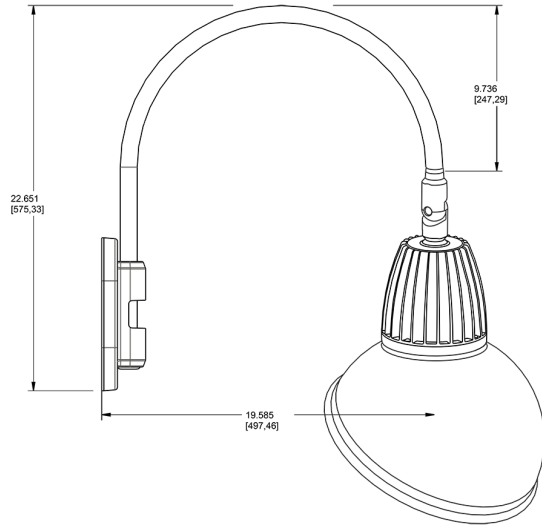

Lead Time:

12 - 14 weeks standard shipping.

Technical Specifications (continued)

Buy American Act Compliance:

RAB values USA manufacturing! Upon request, RAB may be able to manufacture this product to be compliant with the Buy American Act (BAA). Please contact customer service to request a quote for the product to be made BAA compliant.

Dimensions

Features

- Adjustable 45° swivel joint
- Superior heat sink
- Die-cast aluminum housing
- 5-Year, No-Compromise Warranty

Ordering Matrix

Family	Wattage	Color Temp	Reflector	Shade	ShadeSize	Finish
GN4LED	13	N	S	AD	11	YL
	13 = 13W 26 = 26W	Y = 3000K Warm N = 4000K Neutral	Blank = Flood R = Rectangular S = Spot	AD = Angled Dome	11 = 11" Blank = 15"	S = Silver G = Hunter Green YL = Yellow LB = Light Blue BL = Royal Blue BWN = Brown I = Ivory R = Red B = Black W = White A = Bronze