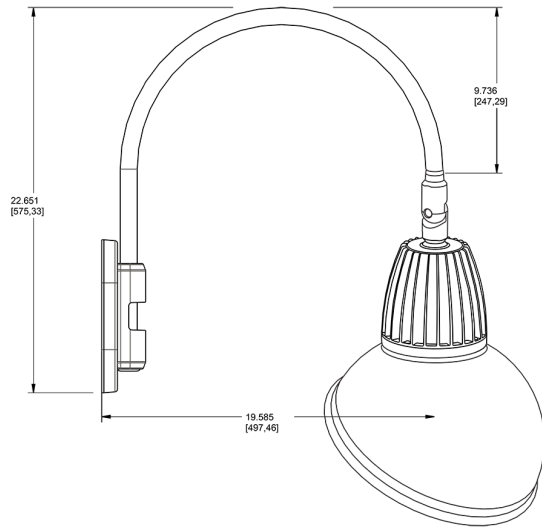

Dimensions

Features

- Adjustable 45° swivel joint
- Superior heat sink
- Die-cast aluminum housing
- 5-Year, No-Compromise Warranty

Ordering Matrix

Family	Wattage	Color Temp	Reflector	Shade	ShadeSize	Finish
GN4LED	13	N	S	AD	11	W
	13 = 13W 26 = 26W	Y = 3000K Warm N = 4000K Neutral	Blank = Flood R = Rectangular S = Spot	AD = Angled Dome	11 = 11" Blank = 15"	S = Silver G = Hunter Green YL = Yellow LB = Light Blue BL = Royal Blue BWN = Brown I = Ivory R = Red B = Black W = White A = Bronze