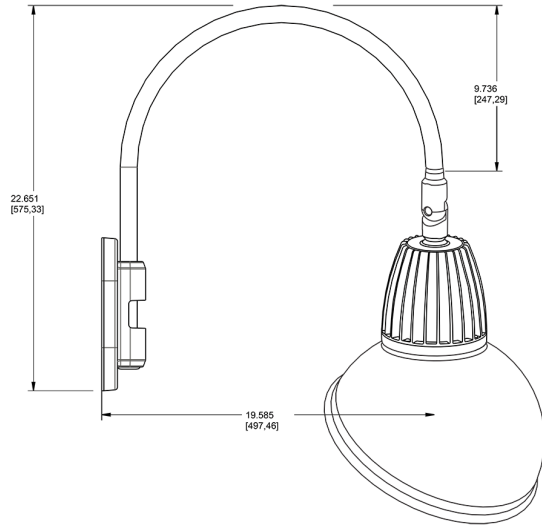

Lead Time:

12 - 14 weeks standard shipping.

Technical Specifications (continued)

Buy American Act Compliance:

RAB values USA manufacturing! Upon request, RAB may be able to manufacture this product to be compliant with the Buy American Act (BAA). Please contact customer service to request a quote for the product to be made BAA compliant.

Dimensions

Features

- Adjustable 45° swivel joint
- Superior heat sink
- Die-cast aluminum housing
- 5-Year, No-Compromise Warranty

Ordering Matrix

Family	Wattage	Color Temp	Reflector	Shade	ShadeSize	Finish
GN4LED	13	N	S	AD	11	S
	13 = 13W 26 = 26W	Y = 3000K Warm N = 4000K Neutral	Blank = Flood R = Rectangular S = Spot	AD = Angled Dome	11 = 11" Blank = 15"	S = Silver G = Hunter Green YL = Yellow LB = Light Blue BL = Royal Blue BWN = Brown I = Ivory R = Red B = Black W = White A = Bronze