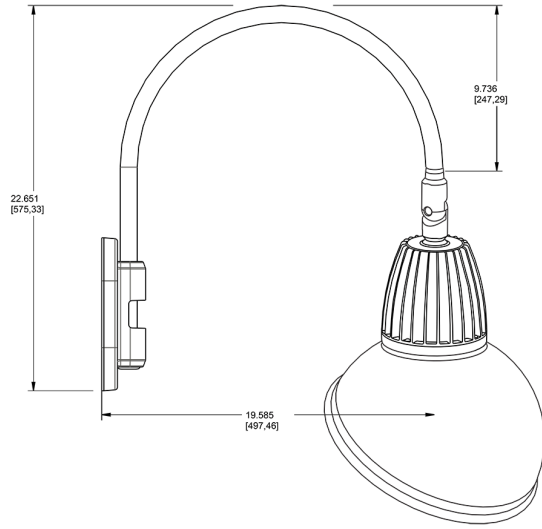

Technical Specifications

Compliance

UL Listed:

Suitable for wet locations. Suitable for mounting within 4ft (1.2m) of the ground.

IESNA LM-79 & lm-80 Testing:

RAB LED luminaires and LED components have been tested by an independent laboratory in accordance with IESNA lm-79 and lm-80

Lead Time:

12 - 14 weeks standard shipping.

Technical Specifications (continued)

Buy American Act Compliance:

RAB values USA manufacturing! Upon request, RAB may be able to manufacture this product to be compliant with the Buy American Act (BAA). Please contact customer service to request a quote for the product to be made BAA compliant.

Dimensions

Features

- Adjustable 45° swivel joint
- Superior heat sink
- Die-cast aluminum housing
- 5-Year, No-Compromise Warranty

Ordering Matrix

Family	Wattage	Color Temp	Reflector	Shade	ShadeSize	Finish
GN4LED	13	N	S	AD	11	I
	13 = 13W 26 = 26W	Y = 3000K Warm N = 4000K Neutral	Blank = Flood R = Rectangular S = Spot	AD = Angled Dome	11 = 11" Blank = 15"	S = Silver G = Hunter Green YL = Yellow LB = Light Blue BL = Royal Blue BWN = Brown I = Ivory R = Red B = Black W = White A = Bronze