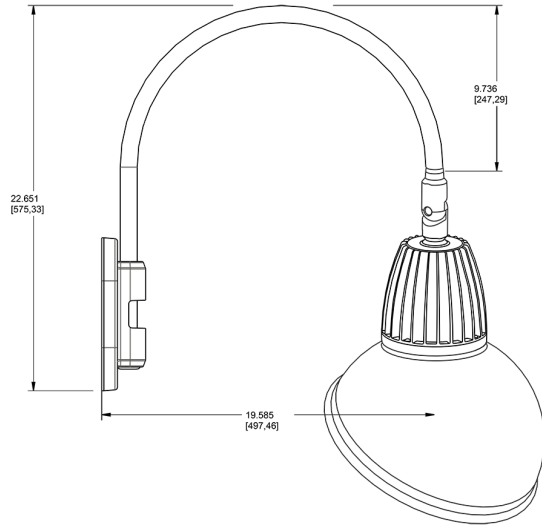

Lead Time:

12 - 14 weeks standard shipping.

Technical Specifications (continued)

Buy American Act Compliance:

RAB values USA manufacturing! Upon request, RAB may be able to manufacture this product to be compliant with the Buy American Act (BAA). Please contact customer service to request a quote for the product to be made BAA compliant.

Dimensions

Features

- Adjustable 45° swivel joint
- Superior heat sink
- Die-cast aluminum housing
- 5-Year, No-Compromise Warranty

Ordering Matrix

Family	Wattage	Color Temp	Reflector	Shade	ShadeSize	Finish
GN4LED	13	N	S	AD	11	G
	13 = 13W 26 = 26W	Y = 3000K Warm N = 4000K Neutral	Blank = Flood R = Rectangular S = Spot	AD = Angled Dome	11 = 11" Blank = 15"	S = Silver G = Hunter Green YL = Yellow LB = Light Blue BL = Royal Blue BWN = Brown I = Ivory R = Red B = Black W = White A = Bronze