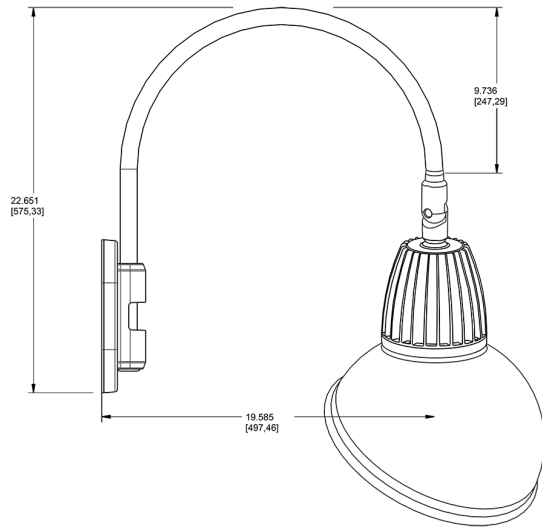

Dimensions

Features

- Adjustable 45° swivel joint
- Superior heat sink
- Die-cast aluminum housing
- 5-Year, No-Compromise Warranty

Ordering Matrix

Family	Wattage	Color Temp	Reflector	Shade	ShadeSize	Finish
GN4LED	13	N	S	AD	11	B
	13 = 13W 26 = 26W	Y = 3000K Warm N = 4000K Neutral	Blank = Flood R = Rectangular S = Spot	AD = Angled Dome	11 = 11" Blank = 15"	S = Silver G = Hunter Green YL = Yellow LB = Light Blue BL = Royal Blue BWN = Brown I = Ivory R = Red B = Black W = White A = Bronze