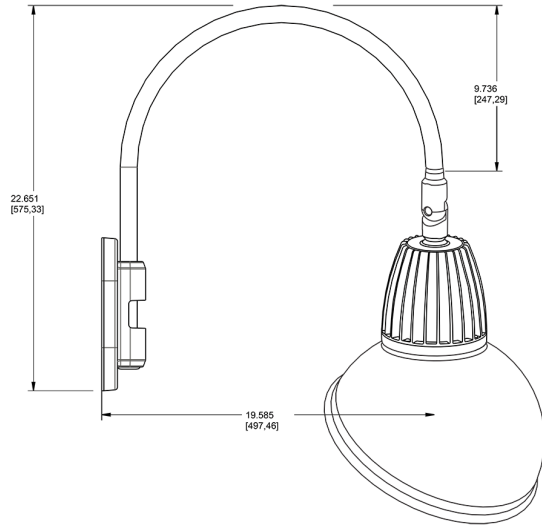

Lead Time:

12 - 14 weeks standard shipping.

Technical Specifications (continued)

Buy American Act Compliance:

RAB values USA manufacturing! Upon request, RAB may be able to manufacture this product to be compliant with the Buy American Act (BAA). Please contact customer service to request a quote for the product to be made BAA compliant.

Dimensions

Features

- Adjustable 45° swivel joint
- Superior heat sink
- Die-cast aluminum housing
- 5-Year, No-Compromise Warranty

Ordering Matrix

Family	Wattage	Color Temp	Reflector	Shade	ShadeSize	Finish
GN4LED	13	N	S	AD	11	A
	13 = 13W 26 = 26W	Y = 3000K Warm N = 4000K Neutral	Blank = Flood R = Rectangular S = Spot	AD = Angled Dome	11 = 11" Blank = 15"	S = Silver G = Hunter Green YL = Yellow LB = Light Blue BL = Royal Blue BWN = Brown I = Ivory R = Red B = Black W = White A = Bronze