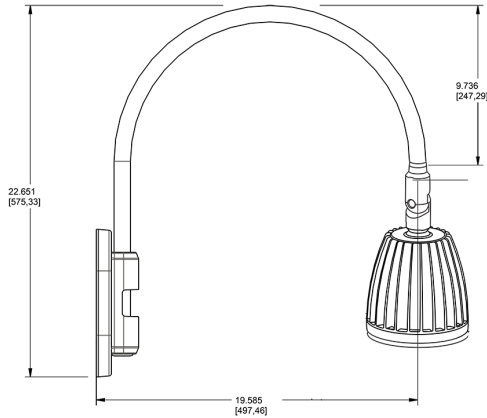

Lead Time:

12 - 14 weeks standard shipping.

Technical Specifications (continued)

Buy American Act Compliance:

RAB values USA manufacturing! Upon request, RAB may be able to manufacture this product to be compliant with the Buy American Act (BAA). Please contact customer service to request a quote for the product to be made BAA compliant.

Dimensions

Features

- Adjustable 45° swivel joint
- Superior heat sink
- Die-cast aluminum housing
- 5-Year, No-Compromise Warranty

Ordering Matrix

Family	Wattage	Color Temp	Reflector	Shade	ShadeSize	Finish
GN4LED	13	N	S			A
	13 = 13W 26 = 26W	Y = 3000K Warm N = 4000K Neutral	Blank = Flood R = Rectangular S = Spot	Blank = No Shade	Blank = No Shade Size	B = Black W = White A = Bronze S = Silver G = Hunter Green YL = Yellow LB = Light Blue BL = Royal Blue BWN = Brown I = Ivory R = Red