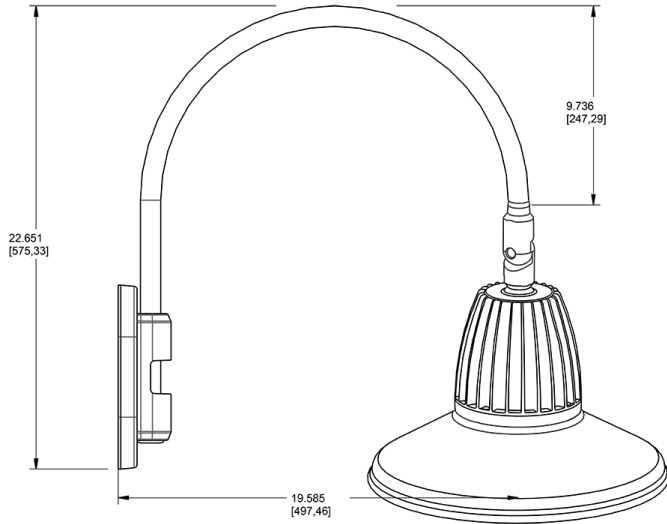

Lead Time:

12 - 14 weeks standard shipping.

Technical Specifications (continued)

Buy American Act Compliance:

RAB values USA manufacturing! Upon request, RAB may be able to manufacture this product to be compliant with the Buy American Act (BAA). Please contact customer service to request a quote for the product to be made BAA compliant.

Dimensions

Features

- Adjustable 45° swivel joint
- Superior heat sink
- Die-cast aluminum housing
- 5-Year, No-Compromise Warranty

Ordering Matrix

Family	Wattage	Color Temp	Reflector	Shade	ShadeSize	Finish
GN4LED	13	N	R	ST		A
	13 = 13W 26 = 26W	Y = 3000K Warm N = 4000K Neutral	Blank = Flood R = Rectangular S = Spot	ST = Straight Shade	11 = 11" Blank = 15"	B = Black W = White A = Bronze S = Silver G = Hunter Green YL = Yellow LB = Light Blue BL = Royal Blue BWN = Brown I = Ivory R = Red