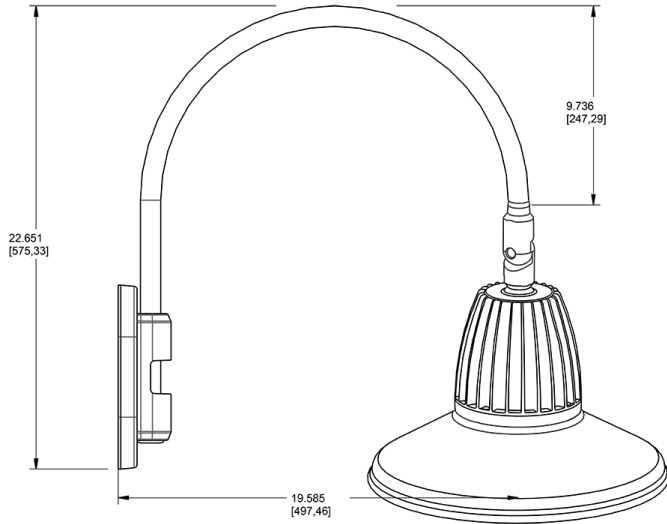

Lead Time:

12 - 14 weeks standard shipping.

Technical Specifications (continued)

Buy American Act Compliance:

RAB values USA manufacturing! Upon request, RAB may be able to manufacture this product to be compliant with the Buy American Act (BAA). Please contact customer service to request a quote for the product to be made BAA compliant.

Dimensions

Features

- Adjustable 45° swivel joint
- Superior heat sink
- Die-cast aluminum housing
- 5-Year, No-Compromise Warranty

Ordering Matrix

Family	Wattage	Color Temp	Reflector	Shade	ShadeSize	Finish
GN4LED	13	N	R	ST	11	BWN
	13 = 13W 26 = 26W	Y = 3000K Warm N = 4000K Neutral	Blank = Flood R = Rectangular S = Spot	ST = Straight Shade	11 = 11" Blank = 15"	B = Black W = White A = Bronze S = Silver G = Hunter Green YL = Yellow LB = Light Blue BL = Royal Blue BWN = Brown I = Ivory R = Red