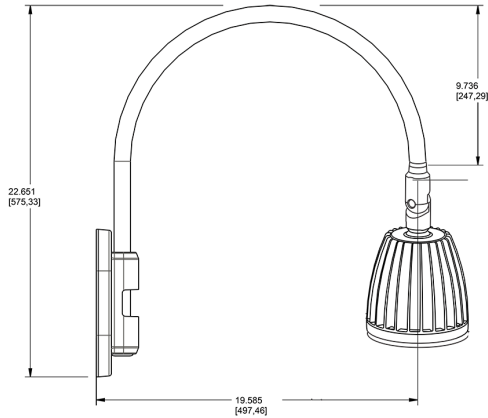

Lead Time:

12 - 14 weeks standard shipping.

Technical Specifications (continued)

Buy American Act Compliance:

RAB values USA manufacturing! Upon request, RAB may be able to manufacture this product to be compliant with the Buy American Act (BAA). Please contact customer service to request a quote for the product to be made BAA compliant.

Dimensions

Features

- Adjustable 45° swivel joint
- Superior heat sink
- Die-cast aluminum housing
- 5-Year, No-Compromise Warranty

Ordering Matrix

Family	Wattage	Color Temp	Reflector	Shade	ShadeSize	Finish
GN4LED	13	N	R			R
	13 = 13W 26 = 26W	Y = 3000K Warm N = 4000K Neutral	Blank = Flood R = Rectangular S = Spot	Blank = No Shade	Blank = No Shade Size	B = Black W = White A = Bronze S = Silver G = Hunter Green YL = Yellow LB = Light Blue BL = Royal Blue BWN = Brown I = Ivory R = Red