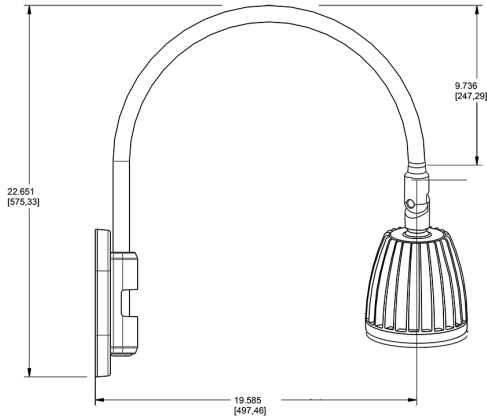

Lead Time:

12 - 14 weeks standard shipping.

Technical Specifications (continued)

Buy American Act Compliance:

RAB values USA manufacturing! Upon request, RAB may be able to manufacture this product to be compliant with the Buy American Act (BAA). Please contact customer service to request a quote for the product to be made BAA compliant.

Dimensions

Features

- Adjustable 45° swivel joint
- Superior heat sink
- Die-cast aluminum housing
- 5-Year, No-Compromise Warranty

Ordering Matrix

Family	Wattage	Color Temp	Reflector	Shade	ShadeSize	Finish
GN4LED	13	N	R			I