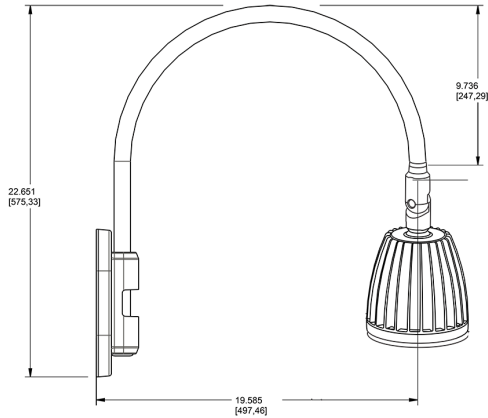

Technical Specifications

Compliance

UL Listed:

Suitable for wet locations. Suitable for mounting within 4ft (1.2m) of the ground.

IESNA LM-79 & lm-80 Testing:

RAB LED luminaires and LED components have been tested by an independent laboratory in accordance with IESNA lm-79 and lm-80

Lead Time:

12 - 14 weeks standard shipping.

Technical Specifications (continued)

Buy American Act Compliance:

RAB values USA manufacturing! Upon request, RAB may be able to manufacture this product to be compliant with the Buy American Act (BAA). Please contact customer service to request a quote for the product to be made BAA compliant.

Dimensions

Features

- Adjustable 45° swivel joint
- Superior heat sink
- Die-cast aluminum housing
- 5-Year, No-Compromise Warranty

Ordering Matrix

Family	Wattage	Color Temp	Reflector	Shade	ShadeSize	Finish
GN4LED	13	N	R			BL
	13 = 13W 26 = 26W	Y = 3000K Warm N = 4000K Neutral	Blank = Flood R = Rectangular S = Spot	Blank = No Shade	Blank = No Shade Size	B = Black W = White A = Bronze S = Silver G = Hunter Green YL = Yellow LB = Light Blue BL = Royal Blue BWN = Brown I = Ivory R = Red