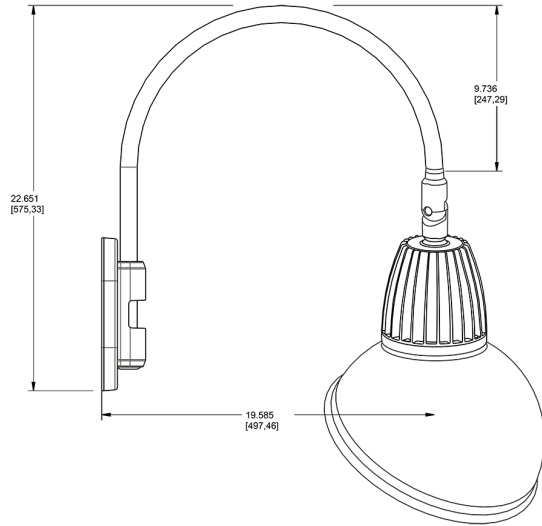

Lead Time:

12 - 14 weeks standard shipping.

Technical Specifications (continued)

Buy American Act Compliance:

RAB values USA manufacturing! Upon request, RAB may be able to manufacture this product to be compliant with the Buy American Act (BAA). Please contact customer service to request a quote for the product to be made BAA compliant.

Dimensions

Features

- Adjustable 45° swivel joint
- Superior heat sink
- Die-cast aluminum housing
- 5-Year, No-Compromise Warranty

Ordering Matrix

Family	Wattage	Color Temp	Reflector	Shade	ShadeSize	Finish
GN4LED	13	N	R	AD		YL
	13 = 13W 26 = 26W	Y = 3000K Warm N = 4000K Neutral	Blank = Flood R = Rectangular S = Spot	AD = Angled Dome	11 = 11" Blank = 15"	S = Silver G = Hunter Green YL = Yellow LB = Light Blue BL = Royal Blue BWN = Brown I = Ivory R = Red B = Black W = White A = Bronze