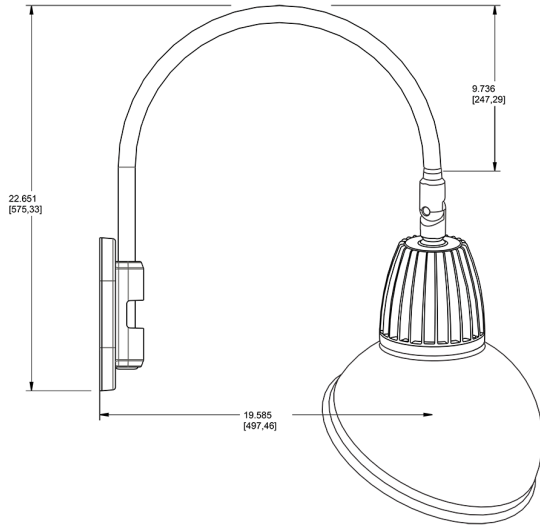

Lead Time:

12 - 14 weeks standard shipping.

Technical Specifications (continued)

Buy American Act Compliance:

RAB values USA manufacturing! Upon request, RAB may be able to manufacture this product to be compliant with the Buy American Act (BAA). Please contact customer service to request a quote for the product to be made BAA compliant.

Dimensions

Features

- Adjustable 45° swivel joint
- Superior heat sink
- Die-cast aluminum housing
- 5-Year, No-Compromise Warranty

Ordering Matrix

Family	Wattage	Color Temp	Reflector	Shade	ShadeSize	Finish
GN4LED	13	N	R	AD		R
	13 = 13W 26 = 26W	Y = 3000K Warm N = 4000K Neutral	Blank = Flood R = Rectangular S = Spot	AD = Angled Dome	11 = 11" Blank = 15"	S = Silver G = Hunter Green YL = Yellow LB = Light Blue BL = Royal Blue BWN = Brown I = Ivory R = Red B = Black W = White A = Bronze