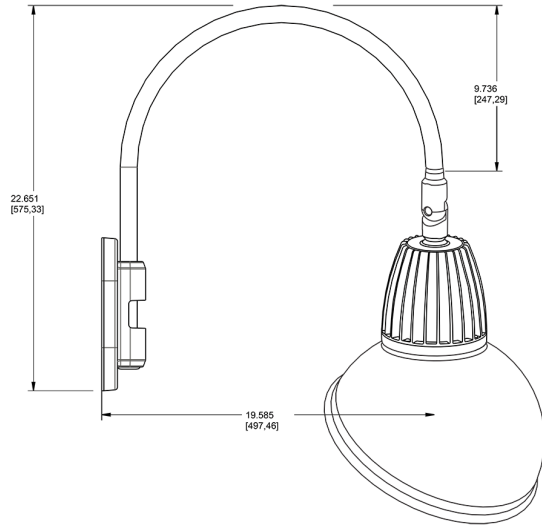

Technical Specifications

Compliance

UL Listed:

Suitable for wet locations. Suitable for mounting within 4ft (1.2m) of the ground.

IESNA LM-79 & lm-80 Testing:

RAB LED luminaires and LED components have been tested by an independent laboratory in accordance with IESNA lm-79 and lm-80

Lead Time:

12 - 14 weeks standard shipping.

Technical Specifications (continued)

Buy American Act Compliance:

RAB values USA manufacturing! Upon request, RAB may be able to manufacture this product to be compliant with the Buy American Act (BAA). Please contact customer service to request a quote for the product to be made BAA compliant.

Dimensions

Features

- Adjustable 45° swivel joint
- Superior heat sink
- Die-cast aluminum housing
- 5-Year, No-Compromise Warranty

Ordering Matrix

Family	Wattage	Color Temp	Reflector	Shade	ShadeSize	Finish
GN4LED	13	N	R	AD		G
	13 = 13W 26 = 26W	Y = 3000K Warm N = 4000K Neutral	Blank = Flood R = Rectangular S = Spot	AD = Angled Dome	11 = 11" Blank = 15"	S = Silver G = Hunter Green YL = Yellow LB = Light Blue BL = Royal Blue BWN = Brown I = Ivory R = Red B = Black W = White A = Bronze