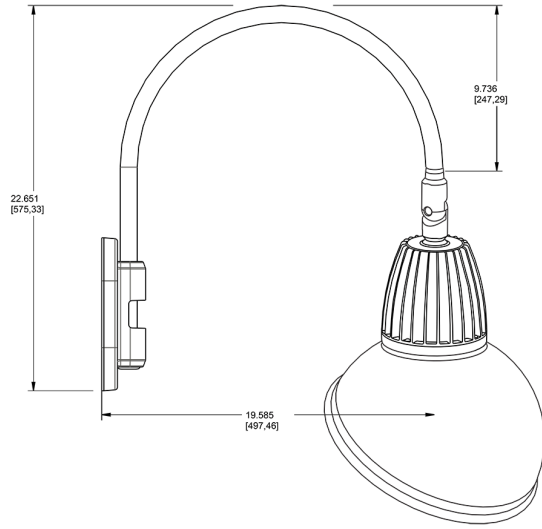

Technical Specifications

Compliance

UL Listed:

Suitable for wet locations. Suitable for mounting within 4ft (1.2m) of the ground.

IESNA LM-79 & lm-80 Testing:

RAB LED luminaires and LED components have been tested by an independent laboratory in accordance with IESNA lm-79 and lm-80

Lead Time:

12 - 14 weeks standard shipping.

Technical Specifications (continued)

Buy American Act Compliance:

RAB values USA manufacturing! Upon request, RAB may be able to manufacture this product to be compliant with the Buy American Act (BAA). Please contact customer service to request a quote for the product to be made BAA compliant.

Dimensions

Features

- Adjustable 45° swivel joint
- Superior heat sink
- Die-cast aluminum housing
- 5-Year, No-Compromise Warranty

Ordering Matrix

Family	Wattage	Color Temp	Reflector	Shade	ShadeSize	Finish
GN4LED	13	N	R	AD	11	G
	13 = 13W 26 = 26W	Y = 3000K Warm N = 4000K Neutral	Blank = Flood R = Rectangular S = Spot	AD = Angled Dome	11 = 11" Blank = 15"	S = Silver G = Hunter Green YL = Yellow LB = Light Blue BL = Royal Blue BWN = Brown I = Ivory R = Red B = Black W = White A = Bronze