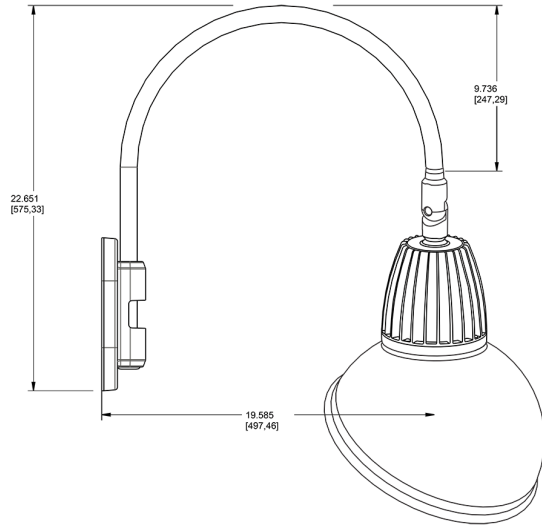

Lead Time:

12 - 14 weeks standard shipping.

Technical Specifications (continued)

Buy American Act Compliance:

RAB values USA manufacturing! Upon request, RAB may be able to manufacture this product to be compliant with the Buy American Act (BAA). Please contact customer service to request a quote for the product to be made BAA compliant.

Dimensions

Features

- Adjustable 45° swivel joint
- Superior heat sink
- Die-cast aluminum housing
- 5-Year, No-Compromise Warranty

Ordering Matrix

Family	Wattage	Color Temp	Reflector	Shade	ShadeSize	Finish
GN4LED	13	N	R	AD	11	BWN
	13 = 13W 26 = 26W	Y = 3000K Warm N = 4000K Neutral	Blank = Flood R = Rectangular S = Spot	AD = Angled Dome	11 = 11" Blank = 15"	S = Silver G = Hunter Green YL = Yellow LB = Light Blue BL = Royal Blue BWN = Brown I = Ivory R = Red B = Black W = White A = Bronze