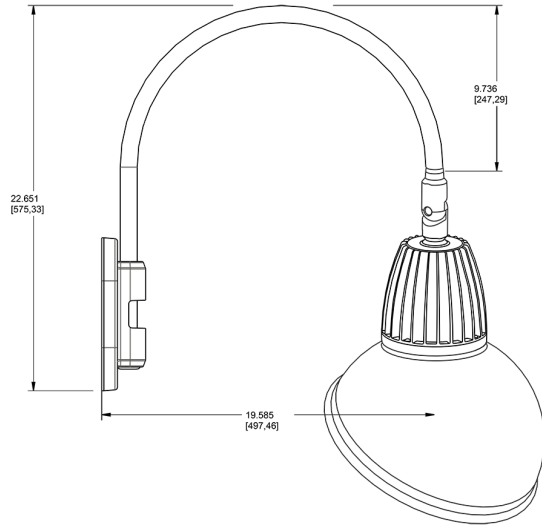

Lead Time:

12 - 14 weeks standard shipping.

Technical Specifications (continued)

Buy American Act Compliance:

RAB values USA manufacturing! Upon request, RAB may be able to manufacture this product to be compliant with the Buy American Act (BAA). Please contact customer service to request a quote for the product to be made BAA compliant.

Dimensions

Features

- Adjustable 45° swivel joint
- Superior heat sink
- Die-cast aluminum housing
- 5-Year, No-Compromise Warranty

Ordering Matrix

Family	Wattage	Color Temp	Reflector	Shade	ShadeSize	Finish
GN4LED	13	N	R	AD	11	BL
	13 = 13W 26 = 26W	Y = 3000K Warm N = 4000K Neutral	Blank = Flood R = Rectangular S = Spot	AD = Angled Dome	11 = 11" Blank = 15"	S = Silver G = Hunter Green YL = Yellow LB = Light Blue BL = Royal Blue BWN = Brown I = Ivory R = Red B = Black W = White A = Bronze