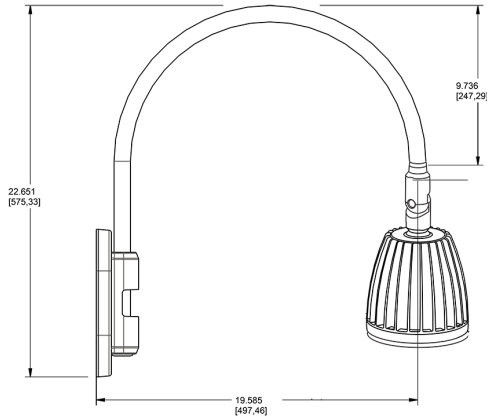

Technical Specifications

Compliance

UL Listed:

Suitable for wet locations. Suitable for mounting within 4ft (1.2m) of the ground.

IESNA LM-79 & lm-80 Testing:

RAB LED luminaires and LED components have been tested by an independent laboratory in accordance with IESNA lm-79 and lm-80

Lead Time:

12 - 14 weeks standard shipping.

Technical Specifications (continued)

Buy American Act Compliance:

RAB values USA manufacturing! Upon request, RAB may be able to manufacture this product to be compliant with the Buy American Act (BAA). Please contact customer service to request a quote for the product to be made BAA compliant.

Dimensions

Features

- Adjustable 45° swivel joint
- Superior heat sink
- Die-cast aluminum housing
- 5-Year, No-Compromise Warranty

Ordering Matrix

Family	Wattage	Color Temp	Reflector	Shade	ShadeSize	Finish
GN4LED	13	N				R
	13 = 13W 26 = 26W	Y = 3000K Warm N = 4000K Neutral	Blank = Flood R = Rectangular S = Spot	Blank = No Shade	Blank = No Shade Size	B = Black W = White A = Bronze S = Silver G = Hunter Green YL = Yellow LB = Light Blue BL = Royal Blue BWN = Brown I = Ivory R = Red