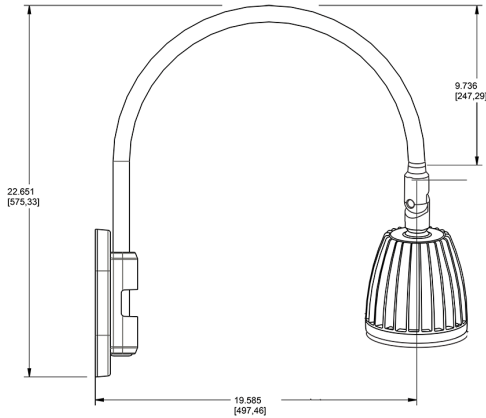

Technical Specifications

Compliance

UL Listed:

Suitable for wet locations. Suitable for mounting within 4ft (1.2m) of the ground.

IESNA LM-79 & lm-80 Testing:

RAB LED luminaires and LED components have been tested by an independent laboratory in accordance with IESNA lm-79 and lm-80

Lead Time:

12 - 14 weeks standard shipping.

Technical Specifications (continued)

Buy American Act Compliance:

RAB values USA manufacturing! Upon request, RAB may be able to manufacture this product to be compliant with the Buy American Act (BAA). Please contact customer service to request a quote for the product to be made BAA compliant.

Dimensions

Features

- Adjustable 45° swivel joint
- Superior heat sink
- Die-cast aluminum housing
- 5-Year, No-Compromise Warranty

Ordering Matrix

Family	Wattage	Color Temp	Reflector	Shade	ShadeSize	Finish
GN4LED	13	N				I
	13 = 13W 26 = 26W	Y = 3000K Warm N = 4000K Neutral	Blank = Flood R = Rectangular S = Spot	Blank = No Shade	Blank = No Shade Size	B = Black W = White A = Bronze S = Silver G = Hunter Green YL = Yellow LB = Light Blue BL = Royal Blue BWN = Brown I = Ivory R = Red