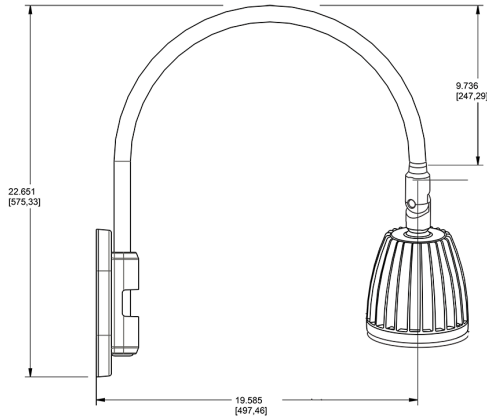

Technical Specifications

Compliance

UL Listed:

Suitable for wet locations. Suitable for mounting within 4ft (1.2m) of the ground.

IESNA LM-79 & lm-80 Testing:

RAB LED luminaires and LED components have been tested by an independent laboratory in accordance with IESNA lm-79 and lm-80

Lead Time:

12 - 14 weeks standard shipping.

Technical Specifications (continued)

Buy American Act Compliance:

RAB values USA manufacturing! Upon request, RAB may be able to manufacture this product to be compliant with the Buy American Act (BAA). Please contact customer service to request a quote for the product to be made BAA compliant.

Dimensions

Features

- Adjustable 45° swivel joint
- Superior heat sink
- Die-cast aluminum housing
- 5-Year, No-Compromise Warranty

Ordering Matrix

Family	Wattage	Color Temp	Reflector	Shade	ShadeSize	Finish
GN4LED	13	N				BL
	13 = 13W 26 = 26W	Y = 3000K Warm N = 4000K Neutral	Blank = Flood R = Rectangular S = Spot	Blank = No Shade	Blank = No Shade Size	B = Black W = White A = Bronze S = Silver G = Hunter Green YL = Yellow LB = Light Blue BL = Royal Blue BWN = Brown I = Ivory R = Red