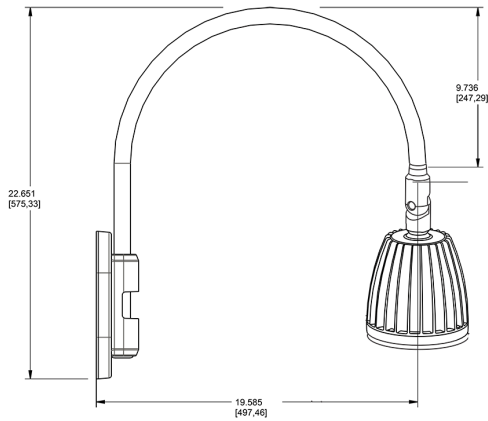

Dimensions

Features

- Adjustable 45° swivel joint
- Superior heat sink
- Die-cast aluminum housing
- 5-Year, No-Compromise Warranty

Ordering Matrix

Family	Wattage	Color Temp	Reflector	Shade	ShadeSize	Finish
GN4LED	13	N				B
	13 = 13W 26 = 26W	Y = 3000K Warm N = 4000K Neutral	Blank = Flood R = Rectangular S = Spot	Blank = No Shade	Blank = No Shade Size	B = Black W = White A = Bronze S = Silver G = Hunter Green YL = Yellow LB = Light Blue BL = Royal Blue BWN = Brown I = Ivory R = Red