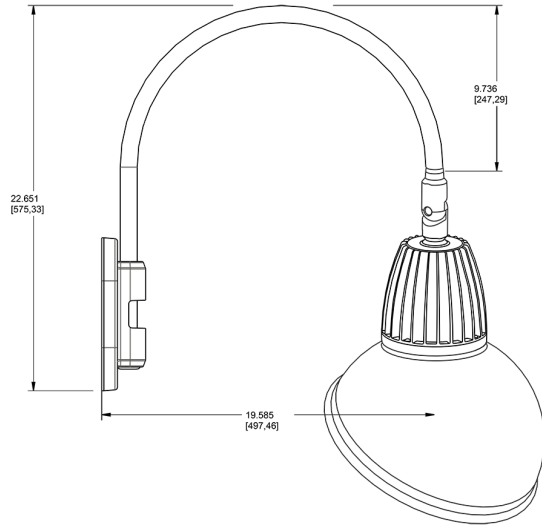

Lead Time:

12 - 14 weeks standard shipping.

Technical Specifications (continued)

Buy American Act Compliance:

RAB values USA manufacturing! Upon request, RAB may be able to manufacture this product to be compliant with the Buy American Act (BAA). Please contact customer service to request a quote for the product to be made BAA compliant.

Dimensions

Features

- Adjustable 45° swivel joint
- Superior heat sink
- Die-cast aluminum housing
- 5-Year, No-Compromise Warranty

Ordering Matrix

Family	Wattage	Color Temp	Reflector	Shade	ShadeSize	Finish
GN4LED	13	N		AD		S
	13 = 13W 26 = 26W	Y = 3000K Warm N = 4000K Neutral	Blank = Flood R = Rectangular S = Spot	AD = Angled Dome	11 = 11" Blank = 15"	S = Silver G = Hunter Green YL = Yellow LB = Light Blue BL = Royal Blue BWN = Brown I = Ivory R = Red B = Black W = White A = Bronze