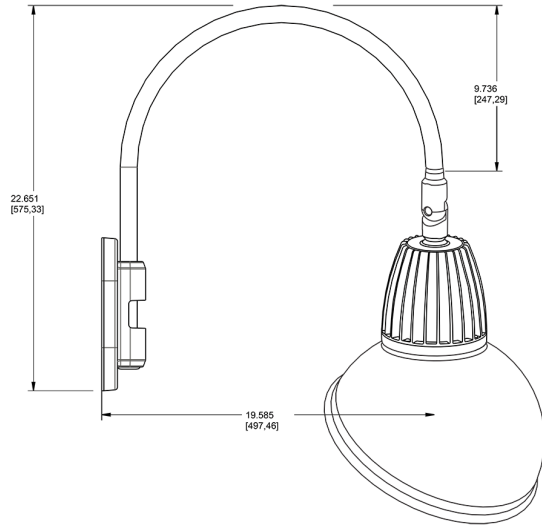

Technical Specifications

Compliance

UL Listed:

Suitable for wet locations. Suitable for mounting within 4ft (1.2m) of the ground.

IESNA LM-79 & lm-80 Testing:

RAB LED luminaires and LED components have been tested by an independent laboratory in accordance with IESNA lm-79 and lm-80

Lead Time:

12 - 14 weeks standard shipping.

Technical Specifications (continued)

Buy American Act Compliance:

RAB values USA manufacturing! Upon request, RAB may be able to manufacture this product to be compliant with the Buy American Act (BAA). Please contact customer service to request a quote for the product to be made BAA compliant.

Dimensions

Features

- Adjustable 45° swivel joint
- Superior heat sink
- Die-cast aluminum housing
- 5-Year, No-Compromise Warranty

Ordering Matrix

Family	Wattage	Color Temp	Reflector	Shade	ShadeSize	Finish
GN4LED	13	N		AD		LB
	13 = 13W 26 = 26W	Y = 3000K Warm N = 4000K Neutral	Blank = Flood R = Rectangular S = Spot	AD = Angled Dome	11 = 11" Blank = 15"	S = Silver G = Hunter Green YL = Yellow LB = Light Blue BL = Royal Blue BWN = Brown I = Ivory R = Red B = Black W = White A = Bronze